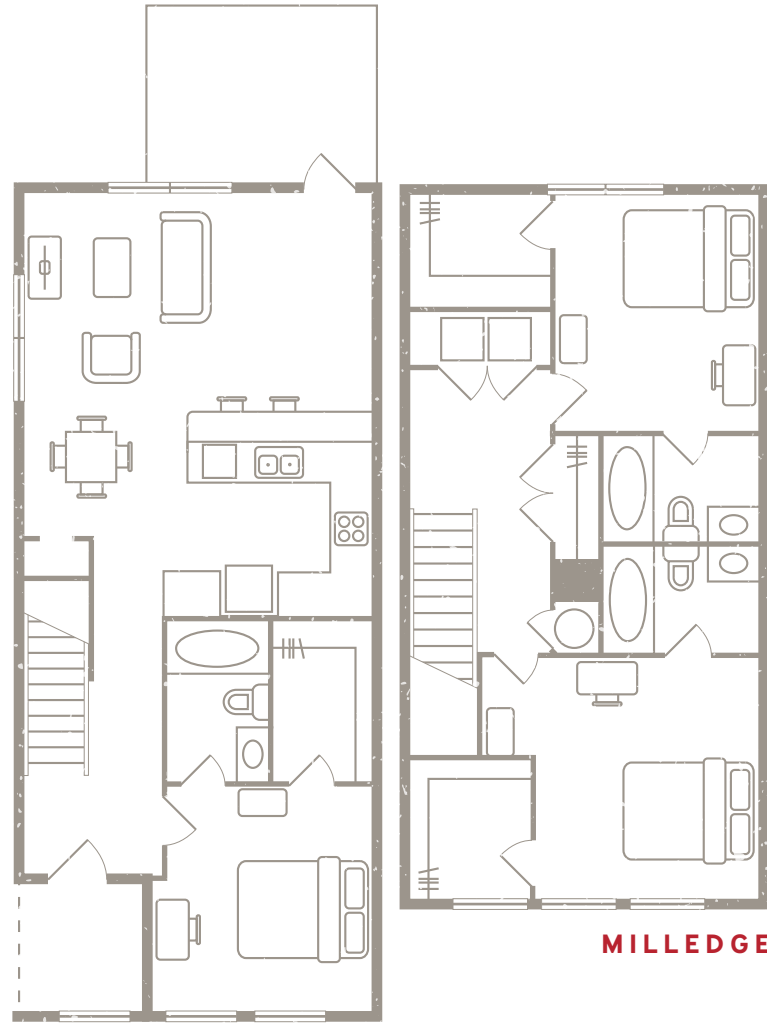

BIRCHMORE

3 BEDROOM, 3 BATH

COUPLED COTTAGE 1,399 sq ft

p: 662-546-4910 redpoint-starkville.com

MILLEDGE

3 BEDROOM, 3 BATH

COTTAGE

1,394 sq ft